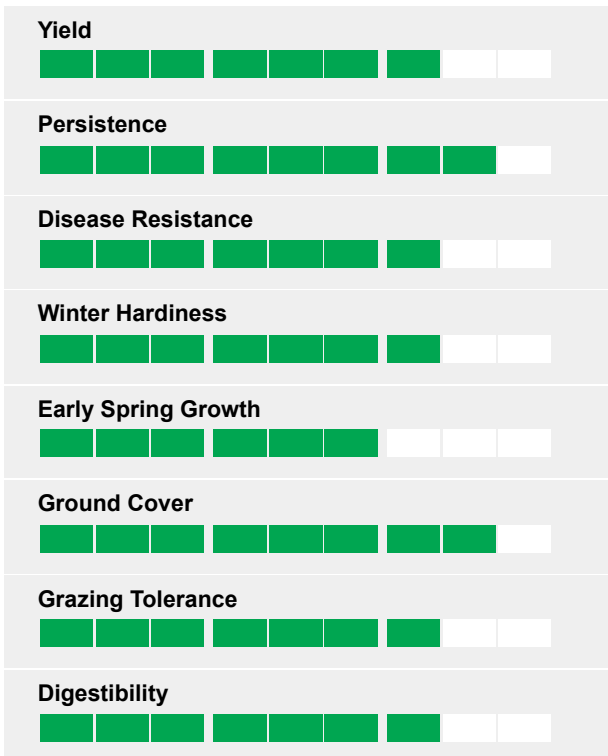

A medium term mixture for cutting and grazing

A very flexible mixture

- Contains high FIBER ENERGY varieties with excellent forage quality
- High percentage of tetraploids to help fermentation and aid the growth of clovers
- Small Red Clover inclusion to help with nitrogen fixation in the early years
- HF Dual Purpose Clover is included at 12% for increased production

Recommended sowing rate: 14-15 kg/acre 35-37 kg/Ha

Ratings

Contains: